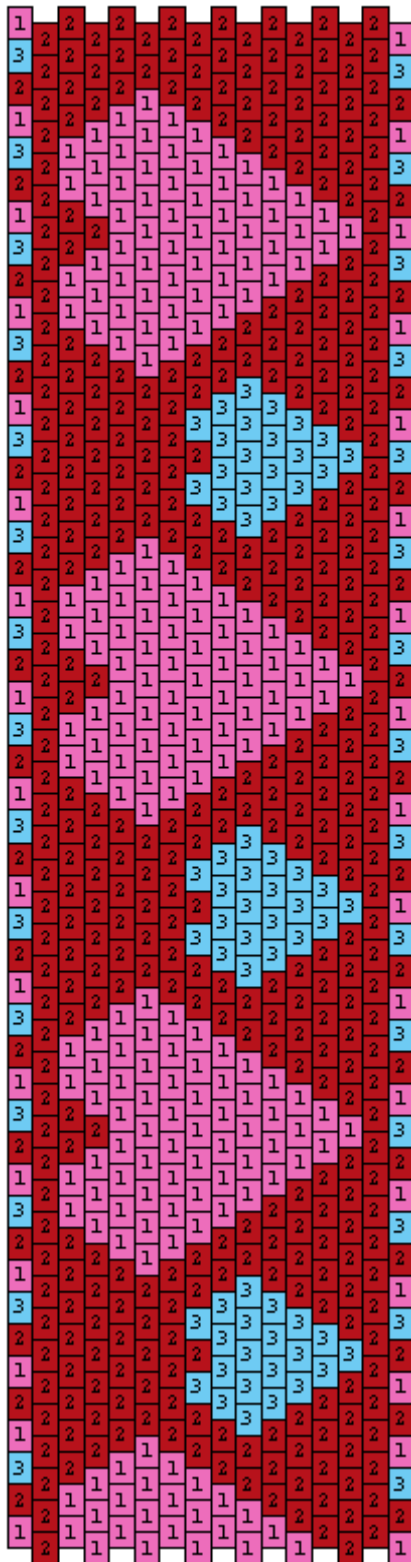

hearts

Bead Chart